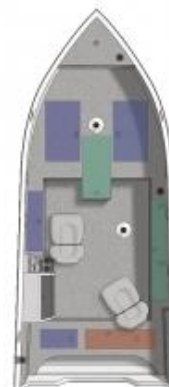

PRO TILLER (06.30.23)

SPECIFICATIONS

	1650 Pro Tiller	
Overall Length	16' 10"	5.13 m
Boat/Motor/Trailer Length	19' 8"	5.99 m
Boat/Motor/Trailer Width	7' 6"	2.29 m
Boat/Motor/Trailer Height	5' 10"	1.78 m
Beam	86.5"	220 cm
Chine Width	72"	183 cm
Max Depth	36"	91 cm
Max Cockpit Depth	22"	56 cm
Transom Height	20"	51 cm
Deadrise	12°	
Weight (Boat only, dry)	1,085#	492 kg
Max Weight Capacity	1,350#	612 kg
Max Person Capacity	6	
Max HP Capacity	75	
Fuel Capacity	20 gal.	76 L
Aluminum Gauge Bottom	0.090"	
Aluminum Gauge Sides	0.080"	
Aluminum Gauge Transom	0.125"	

STANDARD FEATURES

Console/Instrumentation

- Command console, w/lockable storage & electronics compartment, w/pull-out tray, lockable storage drawer, tackle storage, drink holders (2), gauges, rocker switches & 12V power outlet
- Tachometer gauge, chrome standard w/pre-rig
- Advanced Tiller Handle
- Fuel gauge
- Master power switch
- Horn